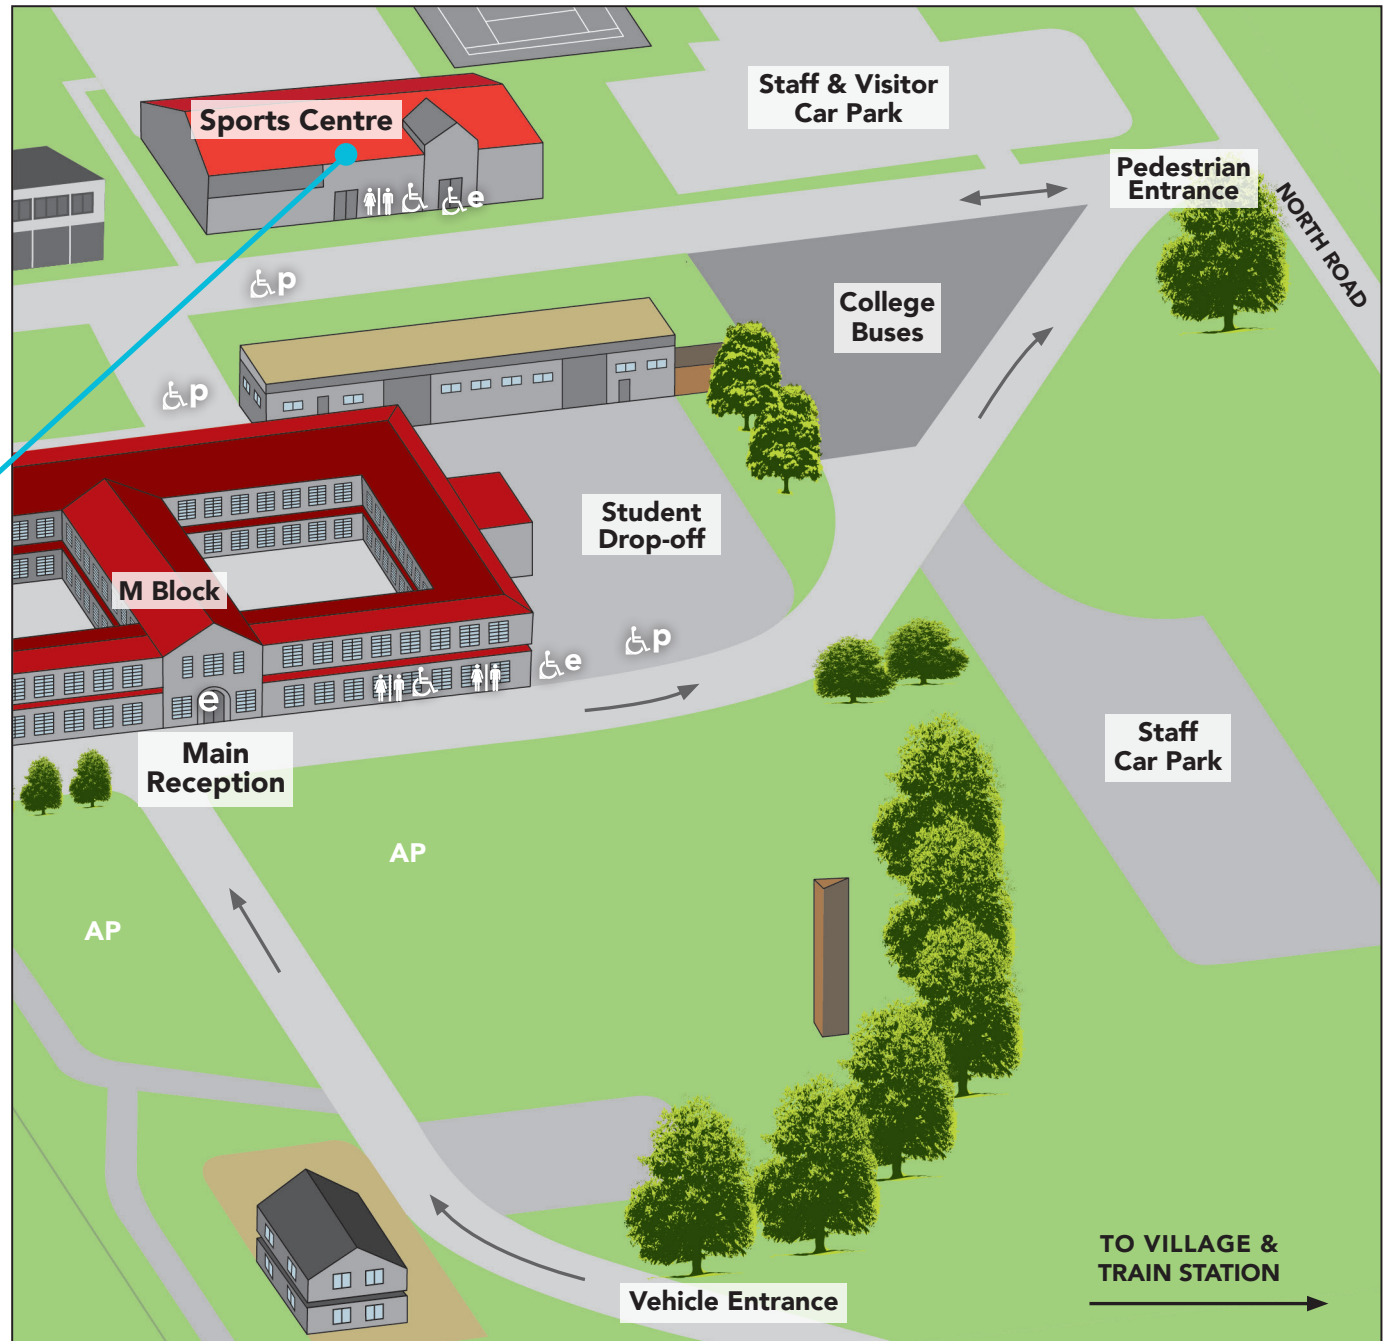

Freshers' DAY

REGISTRATION

Arrive from 8:30am

All students to make their way to the Sports Hall.

Toilets
 Disabled toilet
 Disabled parking
 Disabled entrance
 Entrances/Exits
 AP Assembly Point